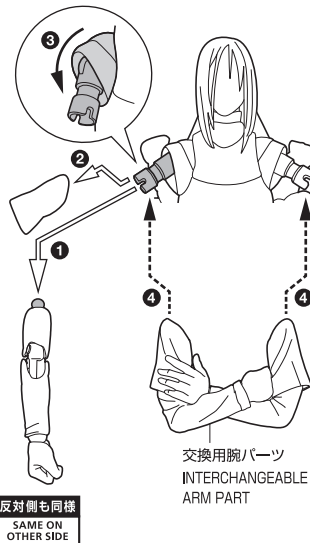

SET CONTENTS

- FIGURE 1
- INTERCHANGEABLE FACE PARTS 3
- INTERCHANGEABLE HAND PARTS 10
- INTERCHANGEABLE ARM PART 1
- SNAKE ARM 1
- SWORD 1
- OPTIONAL HEAD PART (SASUKE UCHIHA) 1
- INSTRUCTION MANUAL (THIS PAPER) 1

手首パーツ / HAND PARTS

本体手首パーツ
HAND PARTS
ON THE BODY

交換用手首パーツ
(本体手首とつけかえることができます。)
INTERCHANGEABLE HAND PARTS

※ パーツを持たせたままにすると色が移るおそれがあります。
※ COLOR MAY MIGRATE IF LEFT HOLDING PARTS FOR A LONG TIME.

顔パーツ / FACE PARTS

交換用顔パーツ / INTERCHANGEABLE FACE PARTS

草薙の剣 / SWORD

コスレ注意!
WARNING:
MAY RUB OFF

腕パーツ / INTERCHANGEABLE ARM PART

反対側も同様
SAME ON
OTHER SIDE

潜影蛇手 / SNAKE ARM

反対側も同様
SAME ON
OTHER SIDE

オプション頭部パーツ(うちはサスケ)
OPTIONAL HEAD PART (SASUKE UCHIHA)

CAUTION for ages 15 and up.

- Please handle with care and store out of the reach of children younger than 15 years old.
- This product may contain small parts. May be harmful if swallowed.
- This product may contain parts that have sharp points and edges. Please handle it carefully to avoid getting injured.
- Do not place this product on top of plastic furniture, sofa, sheet, tile or anything made of resin. It may cause color migration.
- Color, style and decoration may vary.