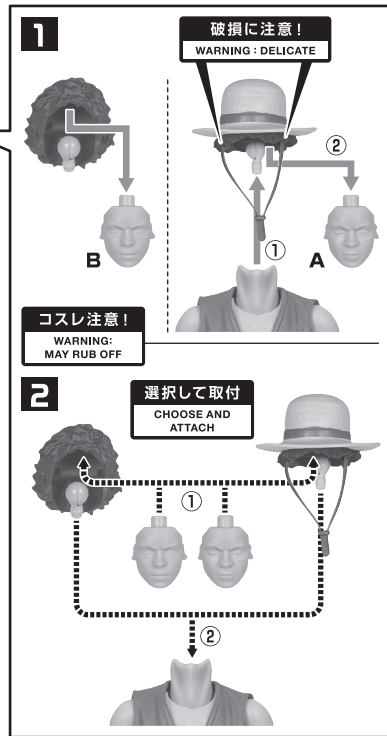

モンキー・D・ルフィ (A Netflix Series: ONE PIECE)

©Eiichiro Oda/SHUEISHA ©Netflix/Tomorrow

- 取扱説明書の画像と商品とは、多少異なりますのでご了承ください。
- PRODUCT MAY DIFFER FROM ILLUSTRATION.

矢印一覧 / Arrow List

ディスプレイサポートには別売りの魂STAGEを!→

https://tamashiweb.com/special/t_stage/

- Please handle with care and store out the reach of children younger than 15 years old.
- This product may contain small parts. May be harmful if swallowed.
- This product may contain parts that have sharp points and edges. Please handle it carefully to avoid getting injured.
- Do not place this product on top of plastic furniture, sofa, sheet, tile or anything made of resin. It may cause color migration.
- Color, style and decoration may vary.